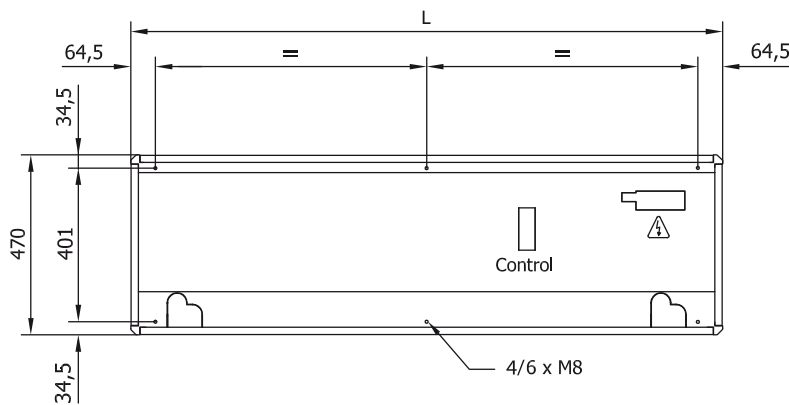

Dimensions

**Variwind VP**  
(With Profiles Construction)

**Variwind VW**  
(Windbox M,G Construction)

	Customized Length (mm)	
	VP	VW
Variwind 1000	1045 - 1544	1000 - 1500
Variwind 1500	1545 - 2049	1500 - 2000
Variwind 2000	2050 - 2549	2000 - 2500
Variwind 2500	2550 - 3000	2500 - 3000