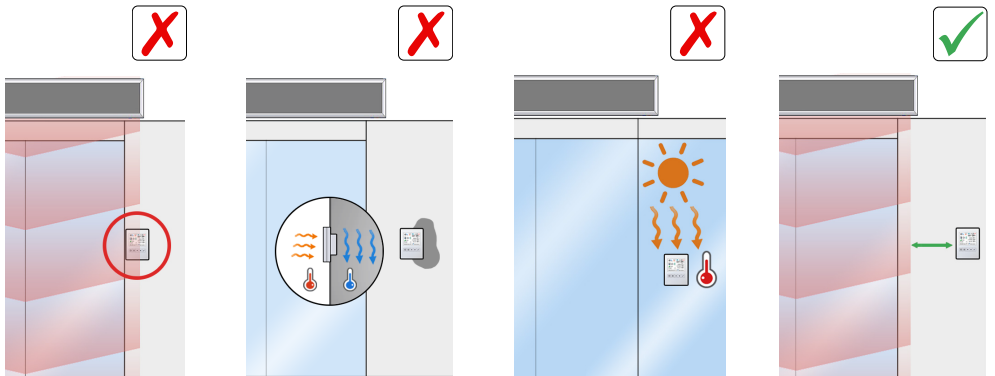

LENGTH

CENTERING / HEIGHT

*

(*) Except if designed to be installed at this height

DISTANCE FROM DOOR

AIR OUTLET

(*) Except if low pressure in the building

AIR INLET

CONTROL

ACCESSIBILITY FOR MAINTENANCE