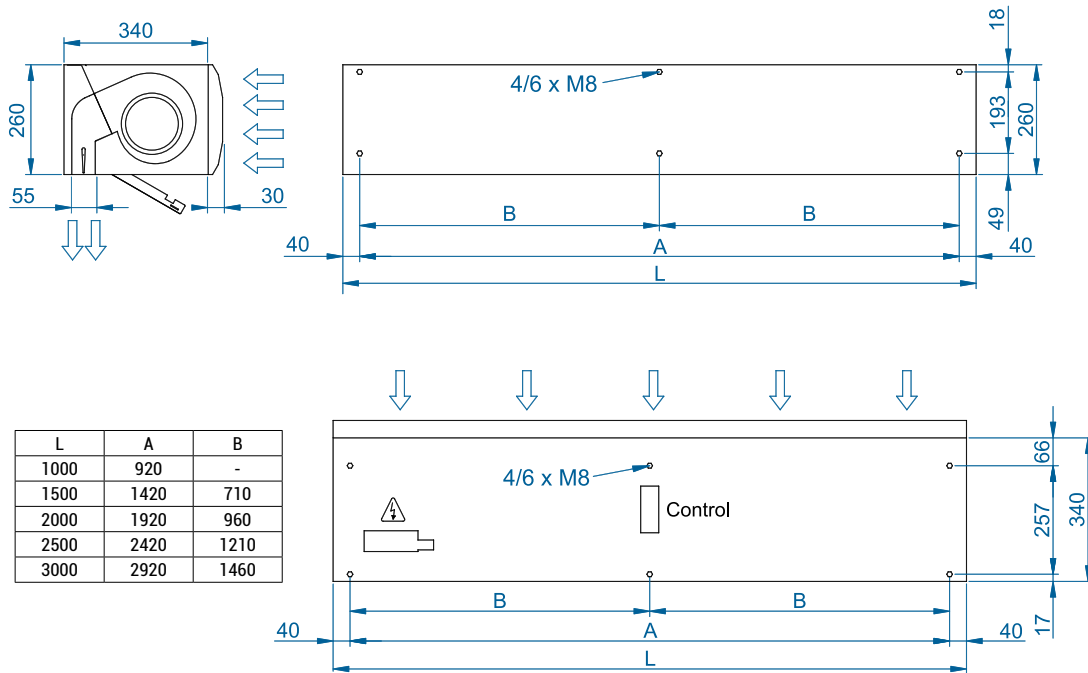

## Dimensions

According to standard NSF-37-2012, the maximum installation height in **service doors** is the speed profile point at 8,14m/s plus 0,9m.

So FLY K can be used in service doors until 1,15m + 0,9m = 2,05m