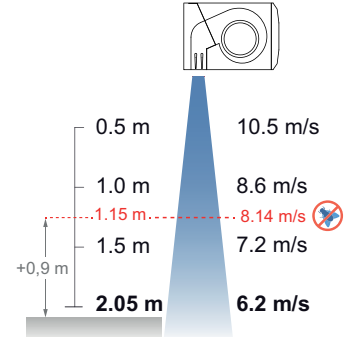

Dimensions

According to standard NSF-37-2012, the maximum installation height in **service doors** is the speed profile point at 8,14m/s plus 0,9m.

So FLY K can be used in service doors until 1,15m + 0,9m = 2,05m

Optional accessories

Supports and installation

Control

Sensors

CAD drawings, BIM files, installation manuals and other documentation