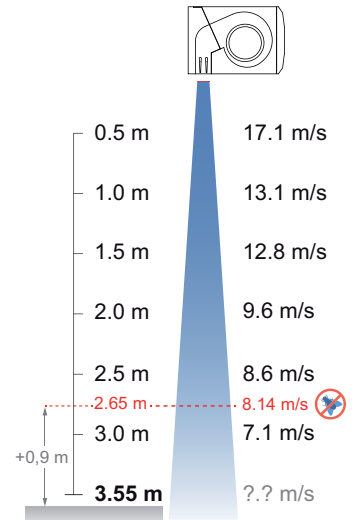

❄ UNHEATED

Model	Airflow m ³ /h	Ventilation power 230V~50/60Hz kW	Ventilation current 230V~50/60Hz A	Noise Level (5 m) dB(A)	Weight kg
FLY KBB 1000 A	3900	0,921	4,08	67	38
FLY KBB 1500 A	5200	1,228	5,44	67,5	62
FLY KBB 2000 A	7800	1,842	8,16	68	77
FLY KBB 2500 A	9100	2,149	9,52	68,5	93
FLY KBB 3000 A	10400	2,456	10,88	69	106

Selection program

Dimensions

L	A	B
1000	920	-
1500	1420	710
2000	1920	960
2500	2420	1210
3000	2920	1460

According to standard NSF-37-2012, the maximum installation height in **service doors** is the speed profile point at 8,14m/s plus 0,9m.
So **FLY KBB** can be used until $2,65\text{m} + 0,9\text{m} = 3,55\text{m}$.