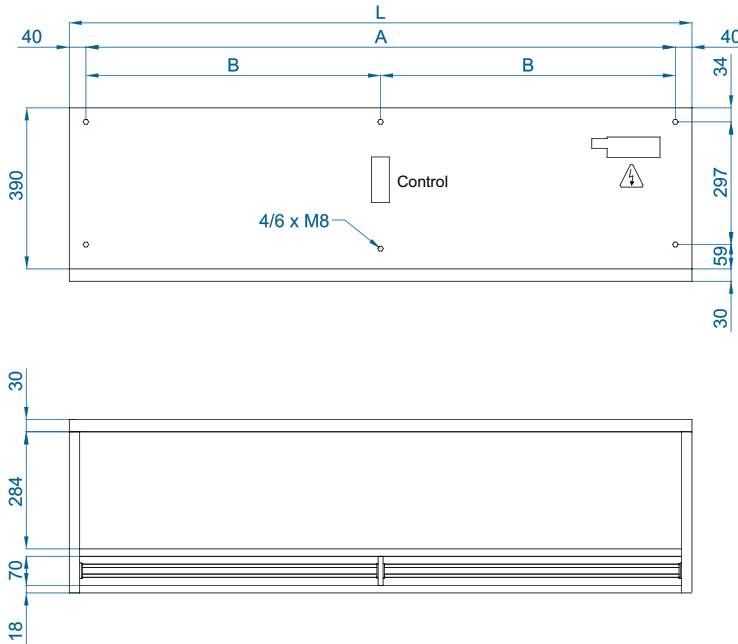

Selection program

Dimensions

L	A	B
1000	920	-
1500	1420	710
2000	1920	960
2500	2420	1210
3000	2920	1460

According to standard NSF-37-2012, the maximum installation height in **service doors** is the speed profile point at 8,14m/s plus 0,9m.
So **FLY KBB** can be used until $2,65\text{m} + 0,9\text{m} = 3,55\text{m}$.