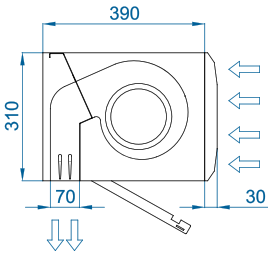

Selection program

Dimensions

L	A	B
1000	920	-
1500	1420	710
2000	1920	960
2500	2420	1210
3000	2920	1460

According to standard NSF-37-2012, the maximum installation height in **service doors** is the speed profile point at 8,14m/s plus 0,9m.
So **FLY KBB** can be used until $2,65\text{m} + 0,9\text{m} = 3,55\text{m}$.