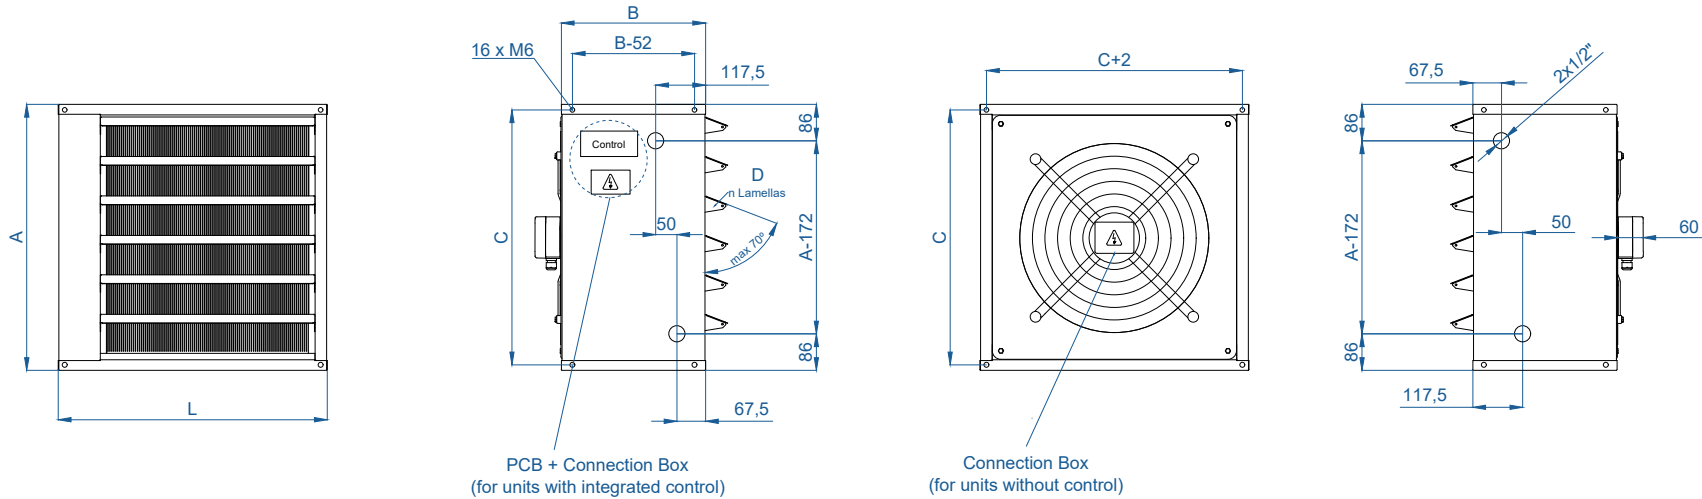

AEROTERM BASIC

	L	A	B	C	D Lamellas	E	F
Aeroterm Basic 350	544	537	330	511	5	518	431
Aeroterm Basic 450	634	627	340	601	6	611	521

ACCESSORIES

Wall support installation

Filter housing