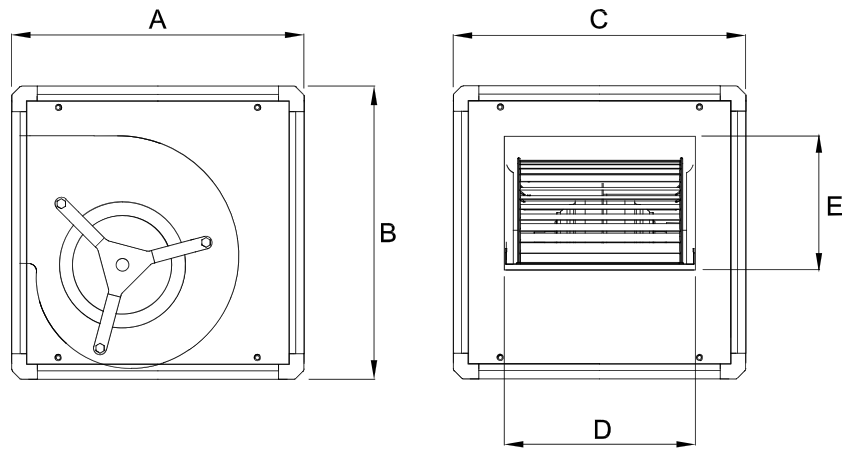

Dimensions

	A	B	C	D	E
AIRBOX 22-1402	327	212	402	98	98
AIRBOX 22-1602K	327	212	402	98	98
AIRBOX 22-1602	327	212	402	98	98
AIRBOX 25-1202	327	242	402	148	70
AIRBOX 25-1332	327	242	402	215	71
AIRBOX 25-1334	327	242	402	215	71
AIRBOX 33-1332	327	327	402	233	105
AIRBOX 33-146 EC	327	327	402	233	105
AIRBOX 33-1334	327	327	402	233	105
AIRBOX 33-1464	327	327	402	233	105
AIRBOX 33-1464L	327	327	402	233	105
AIRBOX 41-160 EC	402	402	402	233	99
AIRBOX 41-1332	402	402	402	233	105
AIRBOX 41-7/74	402	402	402	234	212
AIRBOX 41-7/76	402	402	402	234	212
AIRBOX 47-9/74	465	465	465	235	266
AIRBOX 47-7/94	465	465	465	303	212
AIRBOX 54-9/74D	537	537	537	235	266
AIRBOX 54-9/76	537	537	537	235	266
AIRBOX 54-9/94	537	537	537	304	266
AIRBOX 54-9/96	537	537	537	304	266
AIRBOX 64-10/104	635	635	635	335	296
AIRBOX 64-10/104D	635	635	635	335	296
AIRBOX 64-10/106	635	635	635	335	296
AIRBOX 77-12/126	765	765	765	400	345
AIRBOX 77-12/126D	765	765	765	400	345