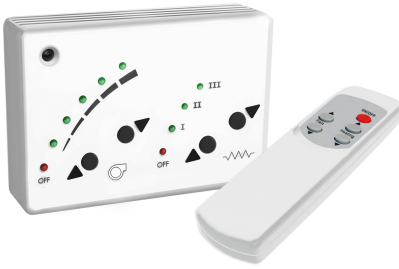

Characteristics

- Water heated control
- 5 fan speed
- 3 heating stages