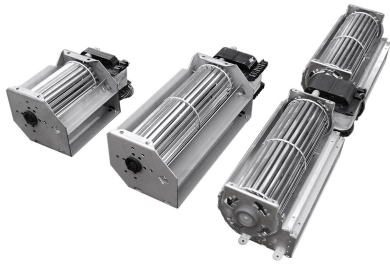

Characteristics

- Universal shaded ring motor
- Bronze auto-lubricated bearings
- Low noise level
- Intermediate dimensions optional
- Some models require a minimum quantity purchasing order

Specifications